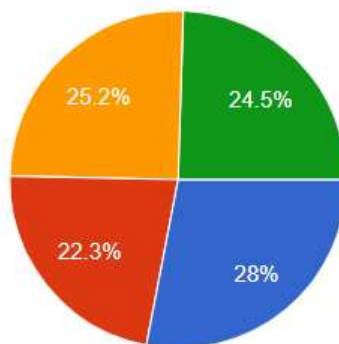

Average
24.66 / 30 points

Median
26 / 30 points

Range
7 - 30 points

Total points distribution

Class and Section

314 responses

- I - B.Com (CA) Section A
- I - B.Com (CA) Section B
- I - B.Com (CA) Section C
- I - B.Com (CA) Section D